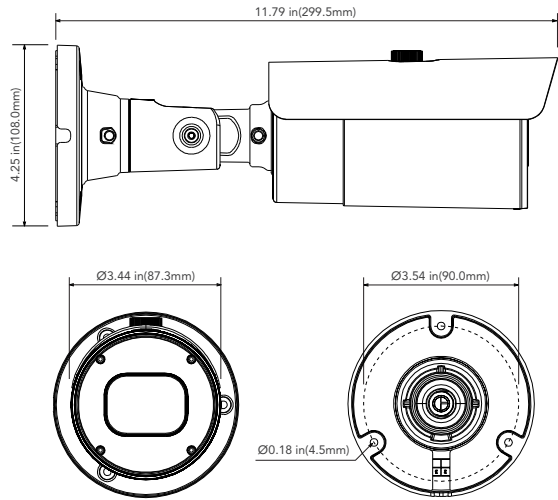

DIMENSIONS

Unit : inch (mm)

OPTIONAL ACCESSORIES

AVM-JB-BE-S1

AVM-JB-BE-L1

AVM-CRM-A1

AVM-POM-A1

AVYCON

Copyright © AVYCON. All rights reserved. Specifications and pricing are subject to change without notice.

AVC-NB51M50

5MP H.265 MOTORIZED LENS BULLET NETWORK CAMERA

SPECIFICATIONS

CAMERA	
Image Sensor	1/2.8" Progressive Scan CMOS
Resolution	5MP
Image Size	2592 x 1944
Min. Illumination	Color: 0.01lux @ F1.2(AGC ON) BW: 0lux w IR ON
Shutter Speed	1/20,000s ~ 1/5s
Slow Shutter	Supported
IR Distance	Up to 165ft. (50m)
Lens	Motorized 5mm - 50mm
Field of View	45°~7°
WDR	120dB
VIDEO STREAM	
Max. Image Resolution	2592 x 1944
Supported Resolutions	2592 x 1944, 2592 x 1520, 2304 x 1296, 2048 x 1535, 1920 x 1080, 1280 x 720, 640 x 480, 320 x 240
Main Stream	2592 x 1944, 2592 x 1520, 2304 x 1296, 2048 x 1535, 1920 x 1080, 1280 x 720
Sub Stream	1280 x 720, 640 x 480, 320 x 240
Third Stream	640 x 480, 320 x 240
Video Compression	H.265 / H.264
Video Bit Rate	8 Kbps ~ 8 Mbps (CBR / VBR Adjustable)
NETWORK	
Ethernet	1 x RJ45 10M / 100M Ethernet Port
ONVIF	ONVIF Profile S / G
Protocol	HTTP, HTTPS, FTP, SMTP, UPnP, SNMP, DNS, DDNS, NTP, RTSP, RTP, TCP/IP, PPPoE, DHCP
IMAGE	
Day & Night	EXT / Auto / Color / BW (Black and White)
True WDR	Yes
Digital NR	Yes (3D DNR)
Backlight Compensation (BLC)	Yes
HLC	Yes
ROI	Yes
Privacy Mask	Supported
Sharpness	Yes
Image Setting	Yes
Language	Support for 12 Different Languages
SYSTEM	
Alarm	1 Input / 1 Output
Audio	1 Input / 1 Output (RCA)
Local Storage	Built-in Micro SD Card Slot; Up to 128 GB
Smart Events	Human Detection, Face Detection, Vehicle Detection
Alarm Link Events	Motion Detection, Sensor Alarm, SD Card Full, SD Card Error, IP Address Conflict, Network Disconnection
GENERAL	
Angle Adjustment	Any Angle
Hardware Reset	Yes
Input Voltage	DC 12V / PoE (802.3af)
Power Consumption	≤6W
Ingress Protection	IP67
Weight	0.7lbs
Working Temperature	-22°~131° F (-30°~55° Celcius)
Dimensions	11.79" x 4.25" (299.5mm x 108.0mm)